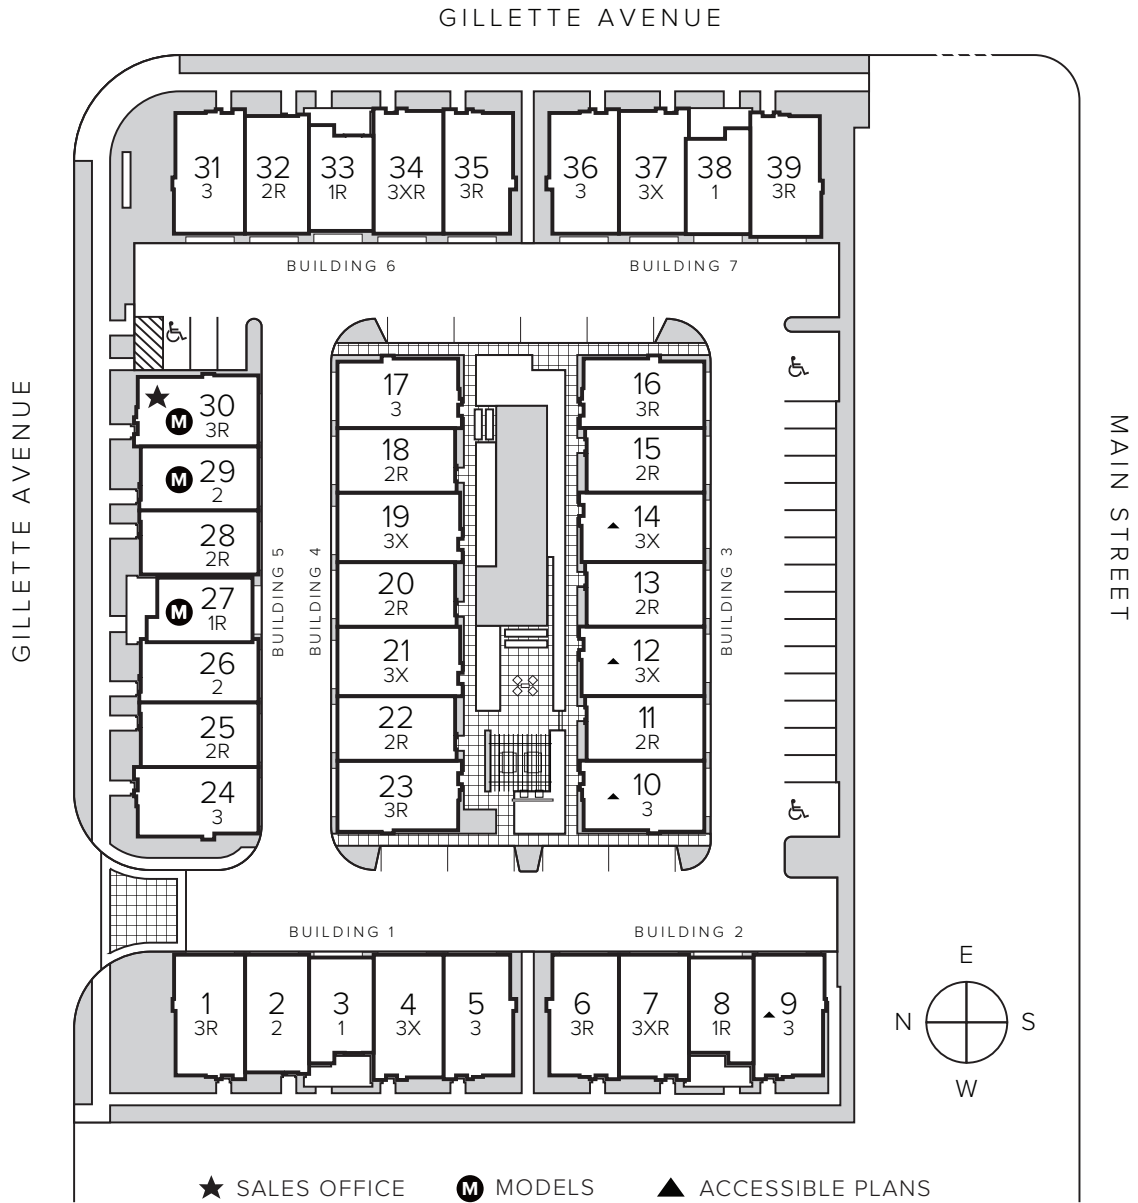

# SITE PLAN

17821 GILLETTE AVENUE, IRVINE, CA 92612 | LUXIRVINE.COM | INFO@LUXIRVINE.COM